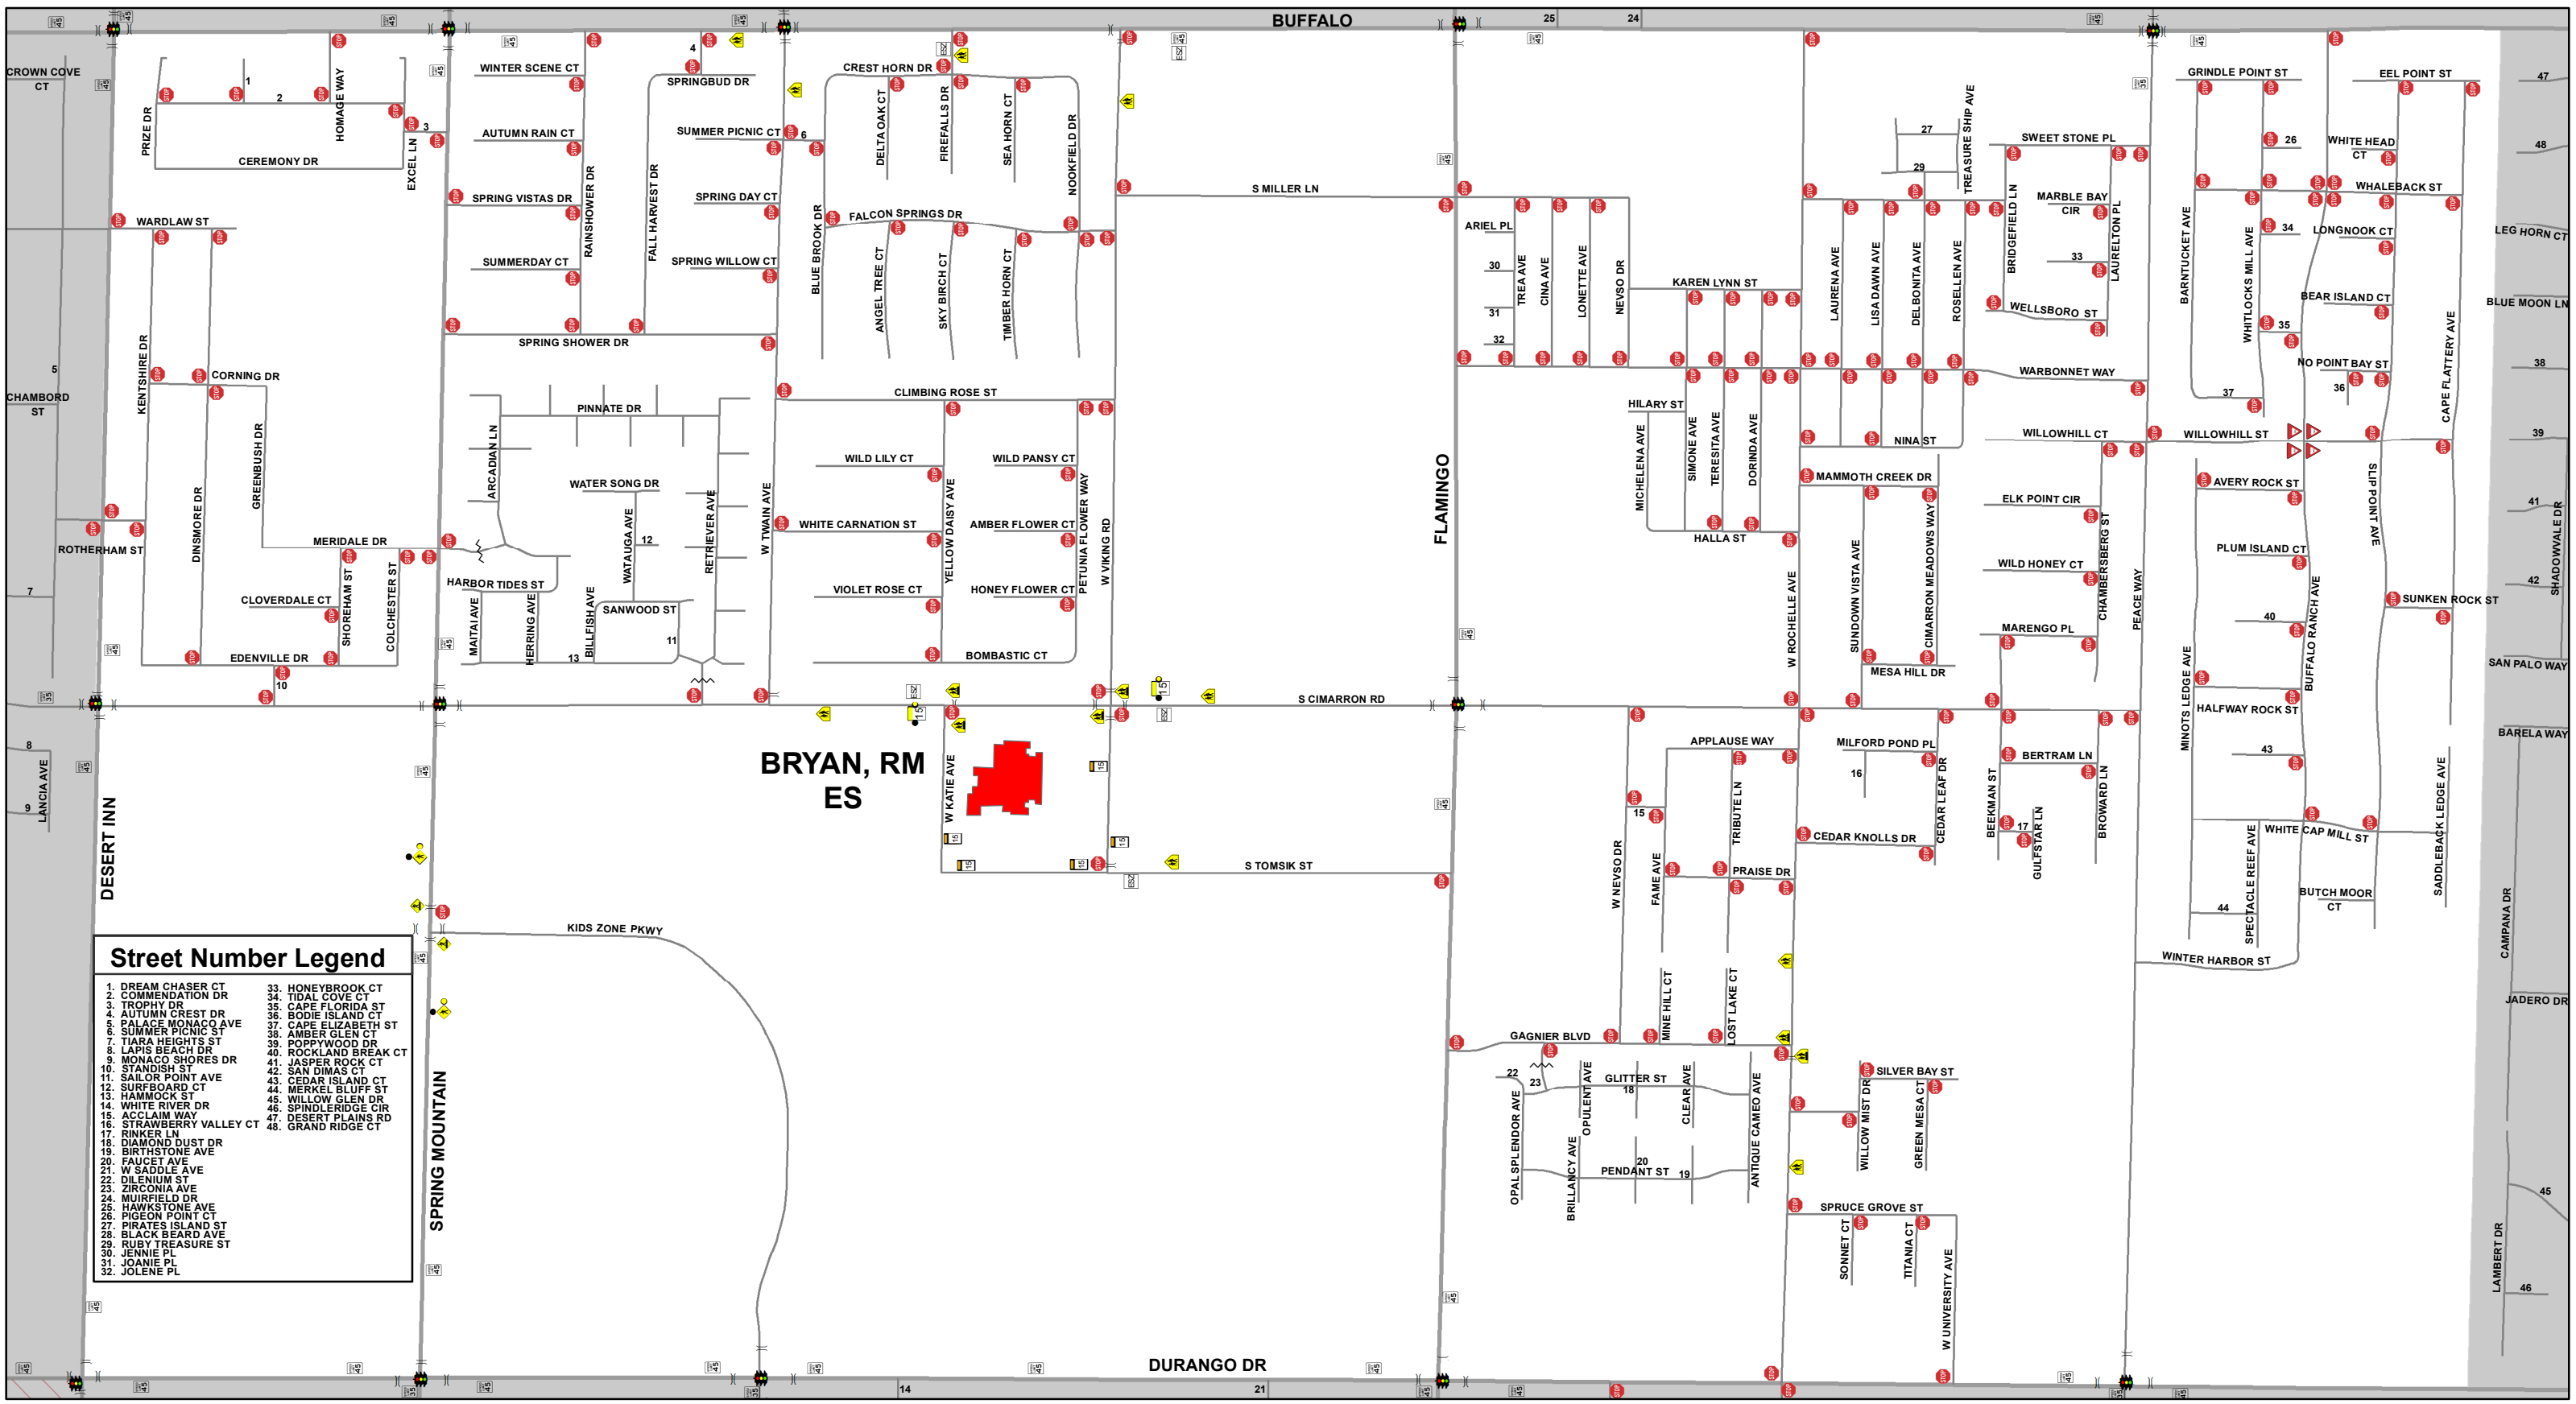

**DISCLAIMER:**

This map is provided to assist parents/guardians and students in the selection of a walking/bicycling route to and from school. The location of traffic control devices and roadway conditions will change, so parents/guardians must continually review the route with their child/children. This information is provided for information purposes only. Nothing herein is warranted by Clark County, and no liability is assumed by Clark County or the Clark County School District for the information provided, including but not limited to the accuracy of the data shown herein. Speed limits are 25 mph unless otherwise noted. For more information see [http://www.clarkcountynv.gov/depts/public\\_works/Pages/default.aspx](http://www.clarkcountynv.gov/depts/public_works/Pages/default.aspx)

# Roger Bryan Elementary School

**Bell Times**  
8:30 AM - 3:21 PM

**Legend**

- Clark County
- Boulder City
- City of Henderson
- City of Las Vegas
- City of Mesquite
- City of North Las Vegas

2014-2015

**Street Number Legend**

1. DREAM CHASER CT	33. HONEYBROOK CT
2. COMMENDATION DR	34. TIDAL COVE CT
3. TROPHY DR	35. CAPE FLORIDA ST
4. AUTUMN CREST DR	36. BODIE ISLAND CT
5. PALACE MONACO AVE	37. CAPE ELIZABETH ST
6. SUMMER PICNIC ST	38. AMBER GLEN CT
7. TIARA HEIGHTS ST	39. POPPYWOOD DR
8. LAPIS BEACH DR	40. ROCKLAND BREAK CT
9. MONACO SHORES DR	41. JASPER ROCK CT
10. STANDISH ST	42. SAN DIMAS CT
11. SAILOR POINT AVE	43. CEDAR ISLAND CT
12. SURFBOARD CT	44. MERKEL BLUFF ST
13. HAMMOCK ST	45. WILLOW GLEN DR
14. WHITE RIVER DR	46. SPINDLERIDGE CIR
15. ACCLAIM WAY	47. DESERT PLAINS RD
16. STRAWBERRY VALLEY CT	48. GRAND RIDGE CT
17. RINKER LN	
18. DIAMOND DUST DR	
19. BIRTHSTONE AVE	
20. FAUCET AVE	
21. W SADDLE AVE	
22. DILENIUM ST	
23. ZIRCONIA AVE	
24. MUIRFIELD DR	
25. HAWKSTONE AVE	
26. PIGEON POINT CT	
27. PIRATES ISLAND ST	
28. BLACK BEARD AVE	
29. RUBY TREASURE ST	
30. JENNIE PL	
31. JOANIE PL	
32. JOLENE PL	